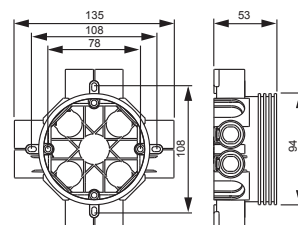

КАРТА ИЗДЕЛИЯ

16.1.2017

AU8

1/2

Имя: **Распределительная коробка**
Распределительная коробка высотой 53 мм

Тип: AU8

EAN: 6410011521083

Описание: Распределительная коробка AU8 высотой 53 мм

Упаковка: 100

Единица: ШТ

ETIM

ETIM 5.0 EC002601 (EC002601)

ETIM 6.0 EC002601 (EC002601)

ETIM 6

Mounting method Flush mounted (plaster)

Shape Round

Construction type Cable junction box

Model Single

Provided with revolving ring

Can be coupled

Equipped with None

For number of electric fittings 1

Mounting switching equipment Screwing

With screws

Inlet from the rear 1

Number of inlets 8

Power and productivity
for a better world™

КАРТА ИЗДЕЛИЯ

16.1.2017

AU8

2/2

Number of included spouts	8
Material	Plastic
Halogen free	1
Surface protection	Untreated
Colour	White
Degree of protection (IP)	Other
Cover	None
Cover attachment	Not applicable
Sealable	
Circuit integrity	None
With screening	
Wind proof	
Max. conductor cross section	0 mm ²
Number of poles of the clamp	
Clamp position fixed	
Luminaire hook mounting	
Nozzle	None
With nail lugs	1